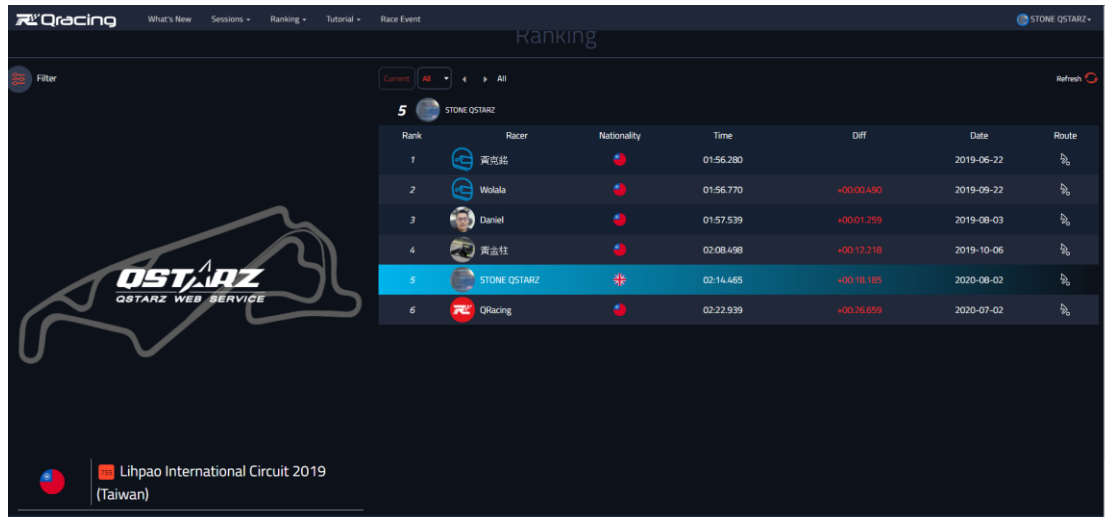

Qracing

Click the "Edit" icon to edit the session information.

Edit "Note", "Join the Ranking", "Select Vehicle" and "Race Event".

Session Edit

Note:

Join the Ranking:

No Yes

Select Vehicle:

[319] Lexus

Race Event:

Select to join race event

Cancel Save

If you choose to join the ranking, your session will be displayed in the leaderboard.

Click "Select Vehicle" and select the vehicle you drive or ride.

Race Events: The registered events will be displayed according to different vehicles, and you can choose whether to participate in the event ranking.

After selecting, the list of participating events will be displayed, and you can go to the event information page after clicking.