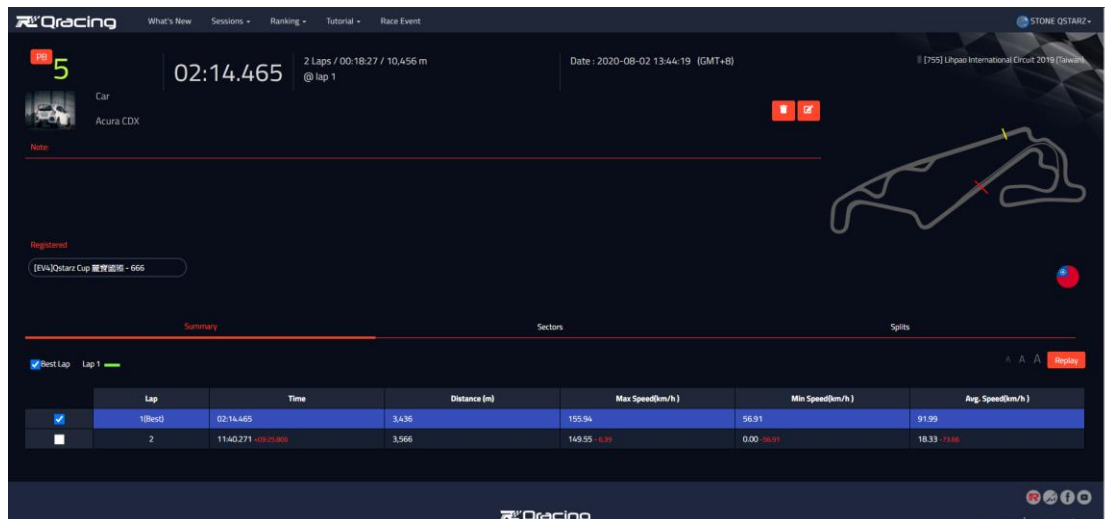

[319] Lexus

Race Event:

Select to join race event

Cancel Save

If you choose to join the ranking, your session will be displayed in the leaderboard.

Click "Select Vehicle" and select the vehicle you drive or ride.

Race Events: The registered events will be displayed according to different vehicles, and you can choose whether to participate in the event ranking.

After selecting, the list of participating events will be displayed, and you can go to the event information page after clicking.

After editing and confirming, click "Save", the upper left corner will display the vehicle and remarks, and show whether to participate in the race events.

When "Join the Ranking" is enabled, the top left corner shows the personal best ranking (PB) for this track.

When "Join the Ranking" is disabled, personal best ranking (PB) indicates not participating.

If your personal best lap time is not with this session, the PB would not show up for this session.

The selected vehicle icon appears on the vehicle list of the session list.