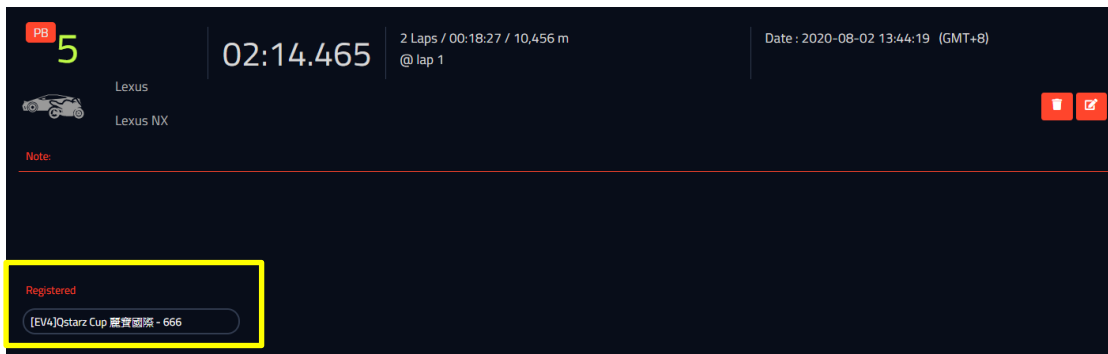

Qracing

Click the "Edit" icon to edit the session information.

Edit "Note", "Join the Ranking", "Select Vehicle" and "Race Event".

Session Edit

Note:

Join the Ranking:

No Yes

Select Vehicle:

[319] Lexus

Race Event:

Select to join race event

Cancel Save

If you choose to join the ranking, your session will be displayed in the leaderboard.

Click "Select Vehicle" and select the vehicle you drive or ride.

Race Events: The registered events will be displayed according to different vehicles, and you can choose whether to participate in the event ranking.

After selecting, the list of participating events will be displayed, and you can go to the event information page after clicking.