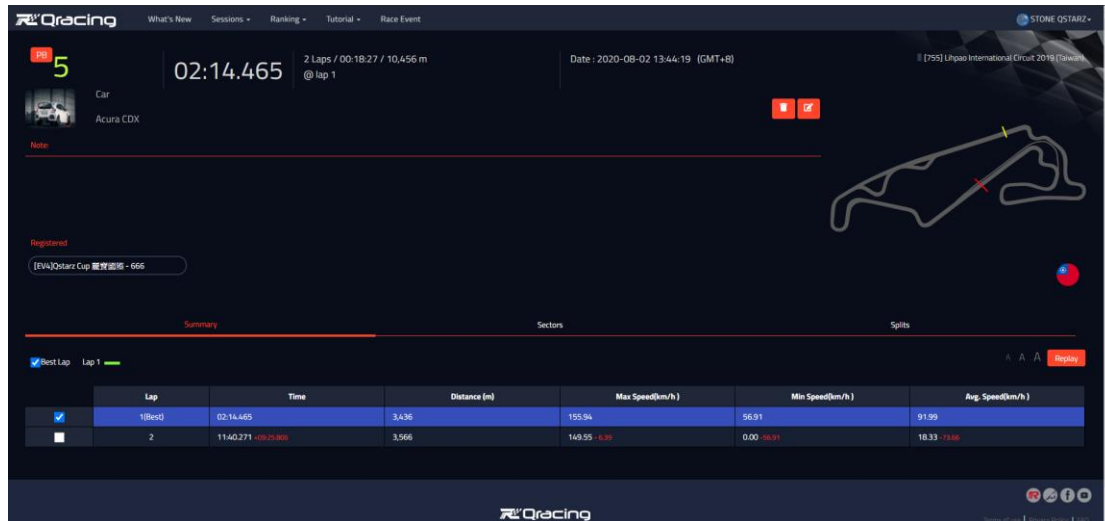

Qracing

Click the "Edit" icon to edit the session information.

Edit "Note", "Join the Ranking", "Select Vehicle" and "Race Event".

Session Edit

Note:

Join the Ranking:

No Yes

Select Vehicle:

[319] Lexus

Race Event:

Select to join race event

Cancel Save

If you choose to join the ranking, your session will be displayed in the leaderboard.

Click "Select Vehicle" and select the vehicle you drive or ride.

Race Events: The registered events will be displayed according to different vehicles, and you can choose whether to participate in the event ranking.

After selecting, the list of participating events will be displayed, and you can go to the event information page after clicking.

After editing and confirming, click "Save", the upper left corner will display the vehicle and remarks, and show whether to participate in the race events.

When "Join the Ranking" is enabled, the top left corner shows the personal best ranking (PB) for this track.