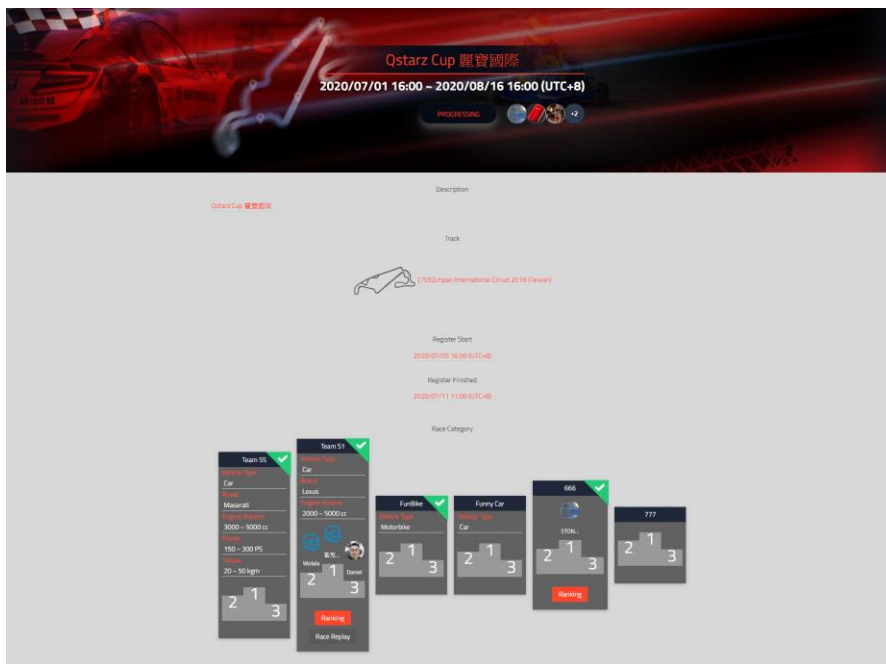

Qracing

Click the "Edit" icon to edit the session information.

Edit "Note", "Join the Ranking", "Select Vehicle" and "Race Event".

Session Edit

Note:

Join the Ranking:

No Yes

Select Vehicle:

[319] Lexus

Race Event:

Select to join race event

Cancel Save

If you choose to join the ranking, your session will be displayed in the leaderboard.

Click "Select Vehicle" and select the vehicle you drive or ride.

Race Events: The registered events will be displayed according to different vehicles, and you can choose whether to participate in the event ranking.

After selecting, the list of participating events will be displayed, and you can go to the event information page after clicking.

After editing and confirming, click "Save", the upper left corner will display the vehicle and remarks, and show whether to participate in the race events.

When "Join the Ranking" is enabled, the top left corner shows the personal best ranking (PB) for this track.