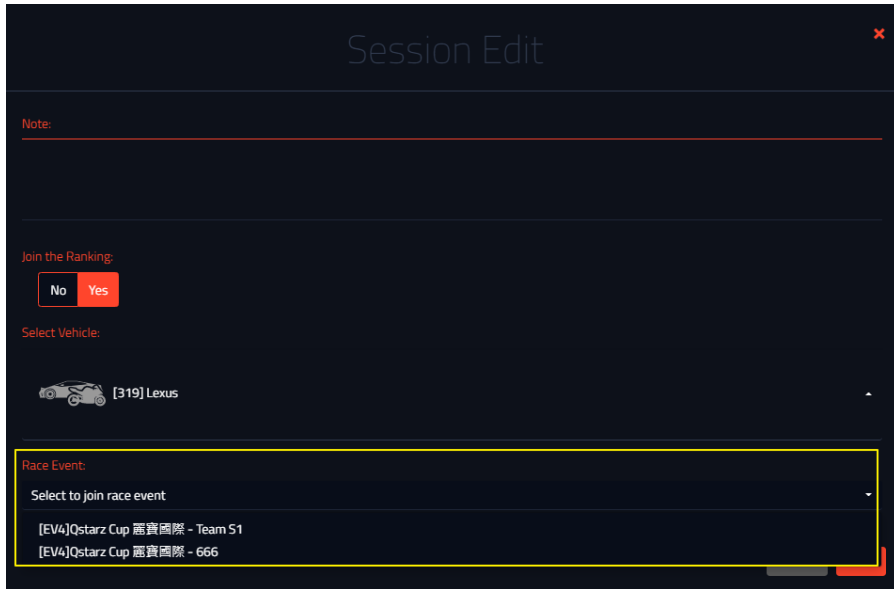

Qracing

Click the "Edit" icon to edit the session information.

Edit "Note", "Join the Ranking", "Select Vehicle" and "Race Event".

Session Edit

Note:

Join the Ranking:

No Yes

Select Vehicle:

[319] Lexus

Race Event:

Select to join race event

Cancel Save

If you choose to join the ranking, your session will be displayed in the leaderboard.

Click "Select Vehicle" and select the vehicle you drive or ride.

Race Events: The registered events will be displayed according to different vehicles, and you can choose whether to participate in the event ranking.

After selecting, the list of participating events will be displayed, and you can go to the event information page after clicking.

After editing and confirming, click "Save", the upper left corner will display the vehicle and remarks, and show whether to participate in the race events.

When "Join the Ranking" is enabled, the top left corner shows the personal best ranking (PB) for this track.