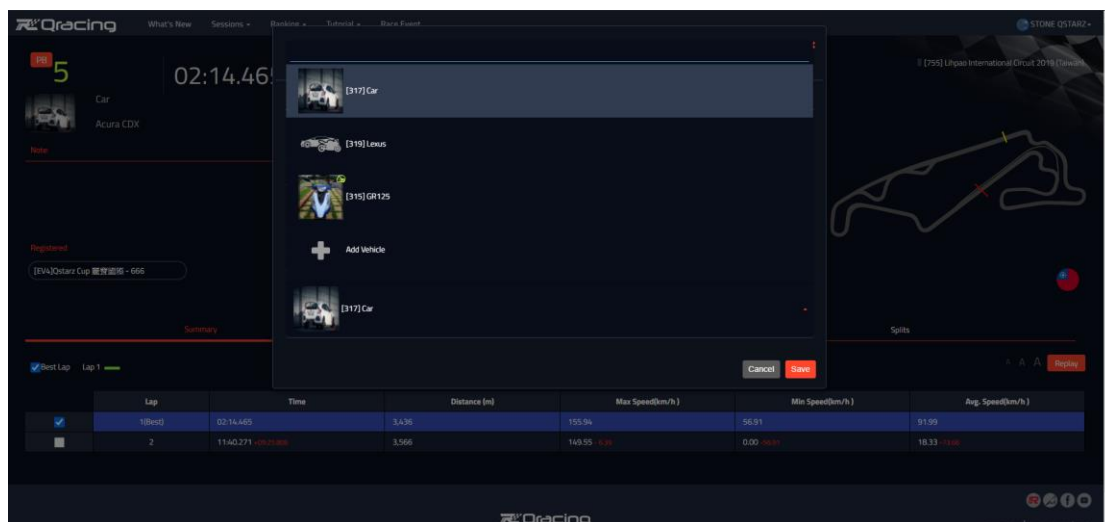

Qracing

Click the "Edit" icon to edit the session information.

Edit "Note", "Join the Ranking", "Select Vehicle" and "Race Event".

Session Edit

Note:

Join the Ranking:

No Yes

Select Vehicle:

[319] Lexus

Race Event:

Select to join race event

Cancel Save

If you choose to join the ranking, your session will be displayed in the leaderboard.

Click "Select Vehicle" and select the vehicle you drive or ride.

Race Events: The registered events will be displayed according to different vehicles, and you can choose whether to participate in the event ranking.

After selecting, the list of participating events will be displayed, and you can go to the event information page after clicking.

After editing and confirming, click "Save", the upper left corner will display the vehicle and remarks, and show whether to participate in the race events.

When "Join the Ranking" is enabled, the top left corner shows the personal best ranking (PB) for this track.